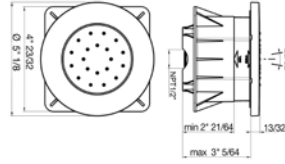

\$27.50 \$49.50 \$60.50

78" metal shower hose.

RD..503

\$38,50 \$60,50 NA

Round brass drop elbow.

1/2" NPT Connection

RD..721

\$220,00	\$253,00	NA
----------	----------	----

Round brass body tile spray.
 Directional Body Spray.
 30° Rotation.
 ½" Female NPT Connection.

Flow Rate: 1.5 GPM @ 60 PSI MAX

86..721

\$110,00	\$137,50	NA
----------	----------	----

Round brass body spray.
 Directional Body Spray.
 30° Rotation.
 ½" Female NPT Connection.