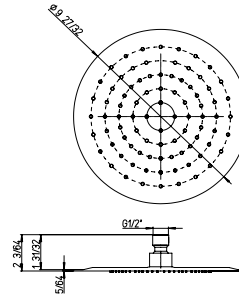

KIT 6

\$782,00	\$990,00	NA
----------	----------	----

Thermostatic hand shower KIT including:

- 8" Brass round rain shower head - Anti Limestone
- 12" Brass round wall mounted arm & flange
- Trim 691 with thermostatic valve & 2 way diverter volume control
- Rough in valve 691
- Round wall mounted brass handshower set including 1-jet round handshower, wall mounted bracket & supply elbow + flange, 78" flexible hose
- 1/2" inlet connections

RD..75910

Extraslim 10" showerhead only.
Round design.
½" connections.

Flow Rate: 1.8 GPM @ 60 PSI MAX

\$154,00	\$154,00	NA
----------	----------	----

RD..75912

Extraslim 12" showerhead only.
Round design.
½" connections.