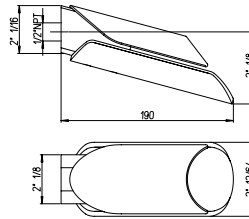

\$27.50 \$49.50 \$60.50

78" metal shower hose.

RD..503

\$38,50 \$60,50 NA

Round brass drop elbow.

1/2" NPT Connection

RD..721

\$220,00	\$253,00	NA
----------	----------	----

Round brass body tile spray.
 Directional Body Spray.
 30° Rotation.
 ½" Female NPT Connection.

Flow Rate: 1.5 GPM @ 60 PSI MAX

86..721

\$110,00	\$137,50	NA
----------	----------	----

Round brass body spray.
 Directional Body Spray.
 30° Rotation.
 ½" Female NPT Connection.

Flow Rate: 1.5 GPM @ 60 PSI MAX

73..430VR glass spout
73..430LZ wengé spout

\$275,00	\$330,00	NA
-	\$330,00	NA

Brass tub spout wall mount.

RD..945

\$82,50	\$110,00	NA
---------	----------	----

Push down pop up drain.