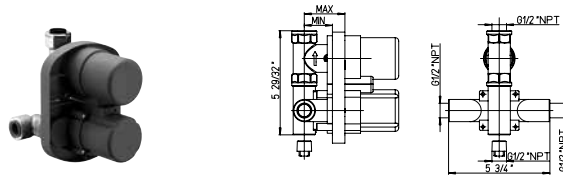

series
Morgana

CR  CHROME	+	VR  GLASS		
PW  BRUSHED NICKEL	+	LZ  WENGÉ	VR  GLASS	 

certified
CER

VALVE 690

Thermostatic Valve
with 3/4" volume control
1/2" inch inlet connections

Flows 7.1 GPM @ 60 PSI

VALVE 691

Thermostatic Valve
2 ways diverter cartridge
1/2" inch inlet connections

Flows 5.5 GPM @ 60 PSI

VALVE 711

Thermostatic Valve
3/4" inch inlet connections

Flows 9.6 GPM @ 60 PSI

VALVE 400

1/2" Volume Control
1/2" inch inlet connections
Flows 12.5 GPM @ 60 PSI

VALVE 402

3/4" Volume Control
3/4" inch inlet connections
Flows 15.0 GPM @ 60 PSI

VALVE 425

3 ways Diverter Rough-in Valve
1/2" inch inlet connections

Flows 9.7 GPM @ 60 PSI

73.690

Thermostatic valve with 3/4" ceramic disc volume control.