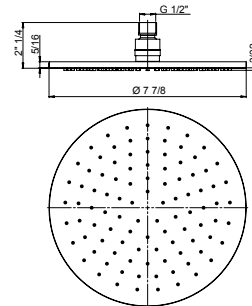

RD..75910

Extraslim 10" showerhead only.
Round design.
½" connections.

Flow Rate: 1.8 GPM @ 60 PSI MAX

\$154,00	\$154,00	NA
----------	----------	----

RD..75912

Extraslim 12" showerhead only.
Round design.
½" connections.

Flow Rate: 1.8 GPM @ 60 PSI MAX

\$154,00	\$181,50	NA
----------	----------	----

78..75908

8" round brass shower head.
Anti-limestone.
½" connections.

Flow Rate: 1.8 GPM @ 60 PSI MAX

\$173,50	\$231,00	NA
----------	----------	----

78..75910

10" round brass shower head.
Anti-limestone.
½" connections.

Flow Rate: 1.8 GPM @ 60 PSI MAX

\$242,00	\$330,00	NA
----------	----------	----

78..75912

12 round brass shower head.
Anti-limestone.
½" connections.