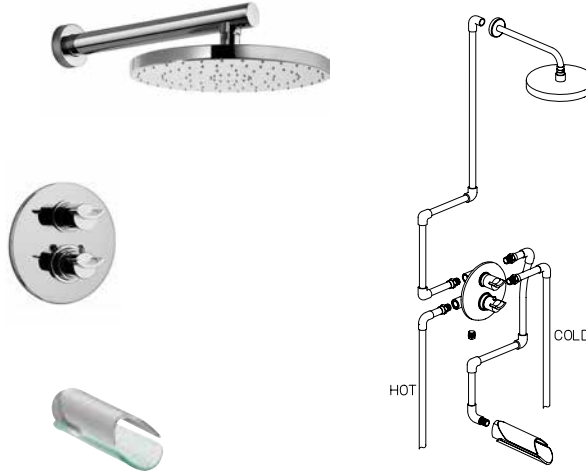

73..711

3/4" thermostatic valve only.

NEEDS ROUGH VALVE 711

replacement cartridge
2TCC959

73..400

Volume control trim kit.

NEEDS ROUGH VALVE 400 OR 402

replacement ceramic disc valve
53CC5813/4S25

KIT 2

\$885,00	\$1.093,00	NA
----------	------------	----

Thermostatic tub & shower KIT including:

- 8" Brass round rain shower head - Anti Limestone
- 12" Brass round wall mounted arm & flange
- Trim 691 with thermostatic valve & 2 way diverter volume control
- Rough in valve 691
- 8" Brass tub spout
- 1/2" inlet connections

KIT 4

\$613,00	\$786,00	NA
----------	----------	----

Thermostatic shower KIT including:

- 8" Brass round rain shower head - Anti Limestone
- 12" Brass round wall mounted arm & flange
- Trim 690 with thermostatic valve & 3/4" ceramic disc volume control
- Rough in valve 690
- 1/2" inlet connections

KIT 6

\$782,00	\$990,00	NA
----------	----------	----

Thermostatic hand shower KIT including:

- 8" Brass round rain shower head - Anti Limestone
- 12" Brass round wall mounted arm & flange
- Trim 691 with thermostatic valve & 2 way diverter volume control
- Rough in valve 691
- Round wall mounted brass handshower set including 1-jet round handshower, wall mounted bracket & supply elbow + flange, 78" flexible hose
- 1/2" inlet connections