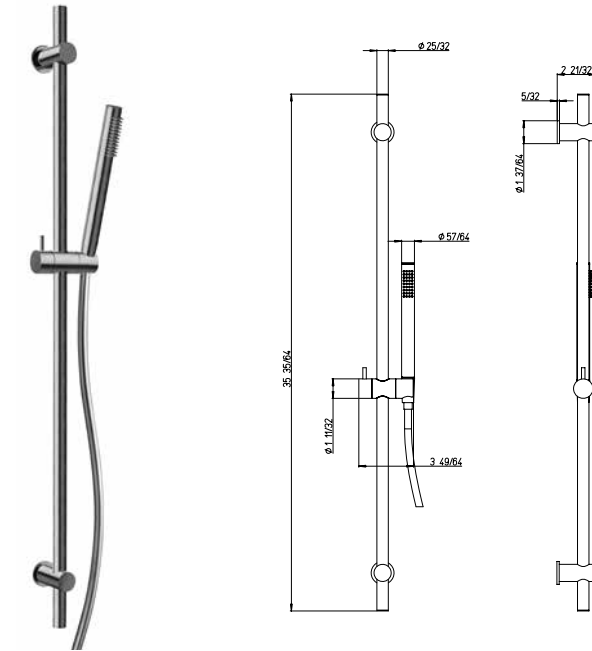

78..75910

10" round brass shower head.
Anti-limestone.
½" connections.

Flow Rate: 1.8 GPM @ 60 PSI MAX

\$242,00	\$330,00	NA
----------	----------	----

78..75912

12 round brass shower head.
Anti-limestone.
½" connections.

Flow Rate: 1.8 GPM @ 60 PSI MAX

\$385,00	\$522,50	NA
----------	----------	----

RD..129

\$330,00 \$467,50 NA

24" brass slide bar kit.
Includes: Handshower,
Wall mount bracket & supply elbow,
78" flexible hose.

Flow Rate: 1.8 GPM @ 60 PSI MAX

RD..440

\$192,50 \$247,50 NA

Wallmounted brass handshower kit.
1-jet hand shower.
Wall mount bracket & supply elbow.
78" flexible hose.

Flow Rate: 1.8 GPM @ 60 PSI MAX

50..162

\$27.50 \$49.50 \$60.50

78" metal shower hose.

RD..503

\$38,50 \$60,50 NA

Round brass drop elbow.

1/2" NPT Connection

RD..721

\$220,00	\$253,00	NA
----------	----------	----