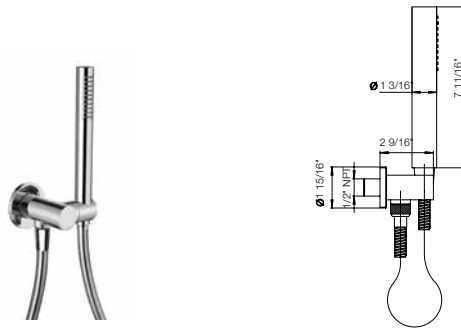

Flow Rate: 1.8 GPM @ 60 PSI MAX

RD..440

\$192,50 \$247,50 NA

Wallmounted brass handshower kit.
1-jet hand shower.
Wall mount bracket & supply elbow.
78" flexible hose.

Flow Rate: 1.8 GPM @ 60 PSI MAX

50..162

\$27.50 \$49.50 \$60.50

78" metal shower hose.

RD..503

\$38,50 \$60,50 NA

Round brass drop elbow.

1/2" NPT Connection

RD..721

\$220,00	\$253,00	NA
----------	----------	----

Round brass body tile spray.
 Directional Body Spray.
 30° Rotation.
 ½" Female NPT Connection.

Flow Rate: 1.5 GPM @ 60 PSI MAX

86..721

\$110,00	\$137,50	NA
----------	----------	----

Round brass body spray.
 Directional Body Spray.
 30° Rotation.
 ½" Female NPT Connection.