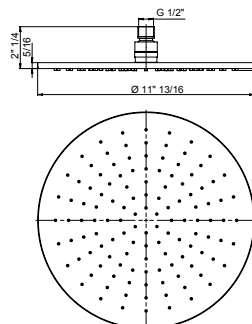

78..75912

12 round brass shower head.
Anti-limestone.
½" connections.

Flow Rate: 1.8 GPM @ 60 PSI MAX