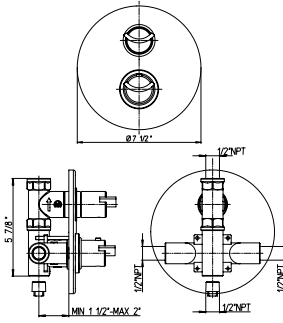

73.690

Thermostatic valve with 3/4" ceramic disc volume control.

NEEDS ROUGH VALVE 690

replacement ceramic disc valve
53CC5813/4S25
replacement cartridge
2TCC959