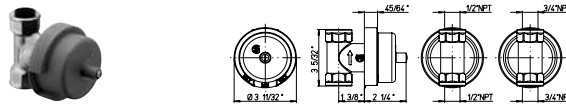

Thermostatic Valve
2 ways diverter cartridge
1/2" inch inlet connections

Flows 5.5 GPM @ 60 PSI

VALVE 711

Thermostatic Valve
3/4" inch inlet connections

Flows 9.6 GPM @ 60 PSI

VALVE 400

1/2" Volume Control
1/2" inch inlet connections
Flows 12.5 GPM @ 60 PSI

VALVE 402

3/4" Volume Control
3/4" inch inlet connections
Flows 15.0 GPM @ 60 PSI

VALVE 425

3 ways Diverter Rough-in Valve
1/2" inch inlet connections

Flows 9.7 GPM @ 60 PSI

73.690

Thermostatic valve with 3/4" ceramic disc volume control.