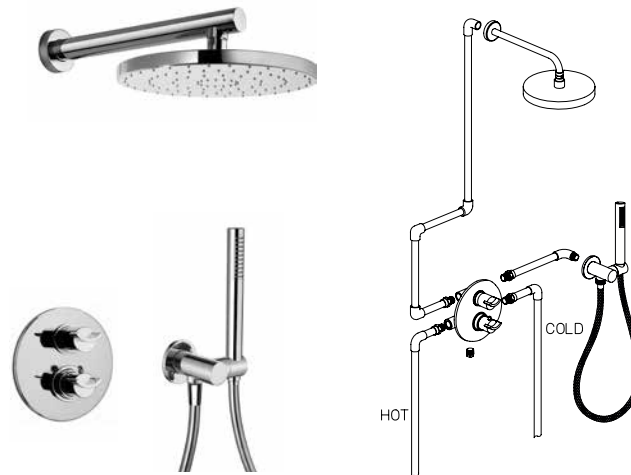

KIT 2

\$885,00	\$1.093,00	NA
----------	------------	----

Thermostatic tub & shower KIT including:

- 8" Brass round rain shower head - Anti Limestone
- 12" Brass round wall mounted arm & flange
- Trim 691 with thermostatic valve & 2 way diverter volume control
- Rough in valve 691
- 8" Brass tub spout
- 1/2" inlet connections

KIT 4

\$613,00	\$786,00	NA
----------	----------	----

Thermostatic shower KIT including:

- 8" Brass round rain shower head - Anti Limestone
- 12" Brass round wall mounted arm & flange
- Trim 690 with thermostatic valve & 3/4" ceramic disc volume control
- Rough in valve 690
- 1/2" inlet connections

KIT 6

\$782,00	\$990,00	NA
----------	----------	----

Thermostatic hand shower KIT including:

- 8" Brass round rain shower head - Anti Limestone
- 12" Brass round wall mounted arm & flange
- Trim 691 with thermostatic valve & 2 way diverter volume control
- Rough in valve 691
- Round wall mounted brass handshower set including 1-jet round handshower, wall mounted bracket & supply elbow + flange, 78" flexible hose
- 1/2" inlet connections