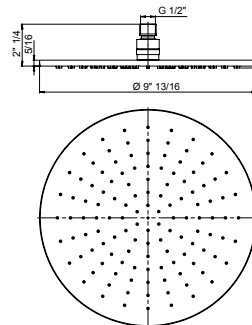

RD..75910

Extraslim 10" showerhead only.
Round design.
½" connections.

Flow Rate: 1.8 GPM @ 60 PSI MAX

\$154,00	\$154,00	NA
----------	----------	----

RD..75912

Extraslim 12" showerhead only.
Round design.
½" connections.

Flow Rate: 1.8 GPM @ 60 PSI MAX

\$154,00	\$181,50	NA
----------	----------	----

78..75908

8" round brass shower head.
Anti-limestone.
½" connections.

Flow Rate: 1.8 GPM @ 60 PSI MAX

\$173,50	\$231,00	NA
----------	----------	----

78..75910

10" round brass shower head.
Anti-limestone.
½" connections.

Flow Rate: 1.8 GPM @ 60 PSI MAX

\$242,00	\$330,00	NA
----------	----------	----

78..75912

12 round brass shower head.
Anti-limestone.
½" connections.