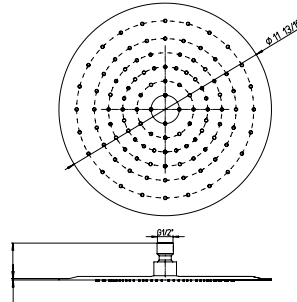

KIT 6

\$782,00	\$990,00	NA
----------	----------	----

Thermostatic hand shower KIT including:

- 8" Brass round rain shower head - Anti Limestone
- 12" Brass round wall mounted arm & flange
- Trim 691 with thermostatic valve & 2 way diverter volume control
- Rough in valve 691
- Round wall mounted brass handshower set including 1-jet round handshower, wall mounted bracket & supply elbow + flange, 78" flexible hose
- 1/2" inlet connections

RD..75910

Extraslim 10" showerhead only.
Round design.
½" connections.

Flow Rate: 1.8 GPM @ 60 PSI MAX

\$154,00	\$154,00	NA
----------	----------	----

RD..75912

Extraslim 12" showerhead only.
Round design.
½" connections.

Flow Rate: 1.8 GPM @ 60 PSI MAX

\$154,00	\$181,50	NA
----------	----------	----

78..75908

8" round brass shower head.
Anti-limestone.
½" connections.

Flow Rate: 1.8 GPM @ 60 PSI MAX

\$173,50	\$231,00	NA
----------	----------	----

78..75910

10" round brass shower head.
Anti-limestone.
½" connections.

Flow Rate: 1.8 GPM @ 60 PSI MAX

\$242,00	\$330,00	NA
----------	----------	----

78..75912

12 round brass shower head.
Anti-limestone.
½" connections.