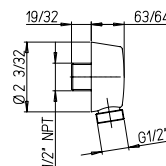

\$27.50 \$49.50 \$60.50

78" metal shower hose.

RD..503

\$38,50 \$60,50 NA

Round brass drop elbow.

1/2" NPT Connection

RD..721

\$220,00	\$253,00	NA
----------	----------	----

Round brass body tile spray.
 Directional Body Spray.
 30° Rotation.
 ½" Female NPT Connection.

Flow Rate: 1.5 GPM @ 60 PSI MAX

86..721

\$110,00	\$137,50	NA
----------	----------	----

Round brass body spray.
 Directional Body Spray.
 30° Rotation.
 ½" Female NPT Connection.