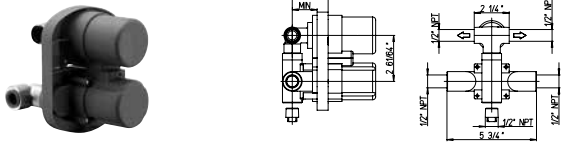

series
Morgana

CR  CHROME	+	VR  GLASS		
PW  BRUSHED NICKEL	+	LZ  WENGÉ	VR  GLASS	 

certified
CER

VALVE 690

Thermostatic Valve
with 3/4" volume control
1/2" inch inlet connections

Flows 7.1 GPM @ 60 PSI

VALVE 691

Thermostatic Valve
2 ways diverter cartridge
1/2" inch inlet connections

Flows 5.5 GPM @ 60 PSI

VALVE 711

Thermostatic Valve
3/4" inch inlet connections

Flows 9.6 GPM @ 60 PSI

VALVE 400

1/2" Volume Control
1/2" inch inlet connections
Flows 12.5 GPM @ 60 PSI

VALVE 402

3/4" Volume Control
3/4" inch inlet connections
Flows 15.0 GPM @ 60 PSI

VALVE 425

3 ways Diverter Rough-in Valve
1/2" inch inlet connections

Flows 9.7 GPM @ 60 PSI

73.690

Thermostatic valve with 3/4" ceramic disc volume control.