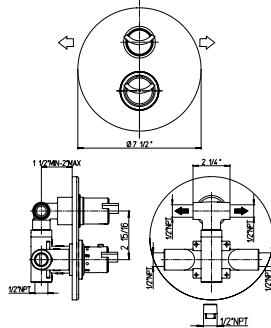

73.691

Thermostatic valve with 2 way diverter volume control.

NEEDS ROUGH VALVE 691

replacement ceramic disc valve
53CC956DEV35
replacement cartridge
2TCC959