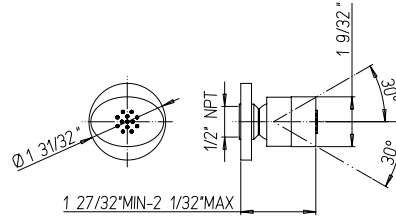

Round brass body tile spray.
 Directional Body Spray.
 30° Rotation.
 ½" Female NPT Connection.

Flow Rate: 1.5 GPM @ 60 PSI MAX

86..721

\$110,00	\$137,50	NA
----------	----------	----

Round brass body spray.
 Directional Body Spray.
 30° Rotation.
 ½" Female NPT Connection.

Flow Rate: 1.5 GPM @ 60 PSI MAX

73..430VR glass spout
73..430LZ wengé spout

\$275,00	\$330,00	NA
-	\$330,00	NA

Brass tub spout wall mount.

RD..945

\$82,50	\$110,00	NA
---------	----------	----

Push down pop up drain.