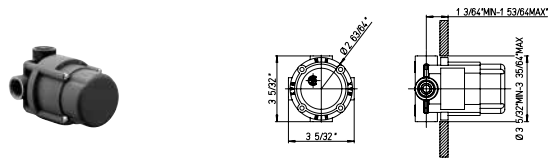

series
Morgana

CR  CHROME	+	VR  GLASS		
PW  BRUSHED NICKEL	+	LZ  WENGÉ	VR  GLASS	 

certified
CER

VALVE 690

Thermostatic Valve
with 3/4" volume control
1/2" inch inlet connections

Flows 7.1 GPM @ 60 PSI

VALVE 691

Thermostatic Valve
2 ways diverter cartridge
1/2" inch inlet connections

Flows 5.5 GPM @ 60 PSI

VALVE 711

Thermostatic Valve
3/4" inch inlet connections

Flows 9.6 GPM @ 60 PSI

VALVE 400

1/2" Volume Control
1/2" inch inlet connections
Flows 12.5 GPM @ 60 PSI

VALVE 402

3/4" Volume Control
3/4" inch inlet connections
Flows 15.0 GPM @ 60 PSI

VALVE 425

3 ways Diverter Rough-in Valve
1/2" inch inlet connections

Flows 9.7 GPM @ 60 PSI

73.690

Thermostatic valve with 3/4" ceramic disc volume control.