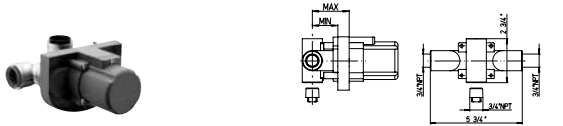

series
Morgana

CR  CHROME	+	VR  GLASS		
PW  BRUSHED NICKEL	+	LZ  WENGÉ	VR  GLASS	 

certified
CER

VALVE 690

Thermostatic Valve
with 3/4" volume control
1/2" inch inlet connections

Flows 7.1 GPM @ 60 PSI

VALVE 691

Thermostatic Valve
2 ways diverter cartridge
1/2" inch inlet connections

Flows 5.5 GPM @ 60 PSI

VALVE 711

Thermostatic Valve
3/4" inch inlet connections

Flows 9.6 GPM @ 60 PSI

VALVE 400

1/2" Volume Control
1/2" inch inlet connections
Flows 12.5 GPM @ 60 PSI

VALVE 402

3/4" Volume Control
3/4" inch inlet connections
Flows 15.0 GPM @ 60 PSI

VALVE 425

3 ways Diverter Rough-in Valve
1/2" inch inlet connections

Flows 9.7 GPM @ 60 PSI

73.690

Thermostatic valve with 3/4" ceramic disc volume control.