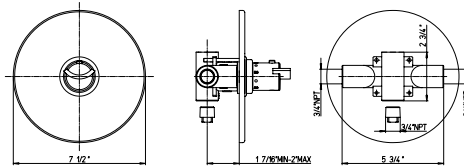

73..711

3/4" thermostatic valve only.

NEEDS ROUGH VALVE 711

replacement cartridge
2TCC959

73..400

Volume control trim kit.

NEEDS ROUGH VALVE 400 OR 402