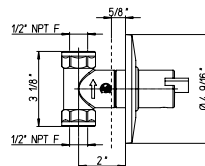

73..711

3/4" thermostatic valve only.

NEEDS ROUGH VALVE 711

replacement cartridge
2TCC959

73..400

Volume control trim kit.

NEEDS ROUGH VALVE 400 OR 402

replacement ceramic disc valve
53CC5813/4S25