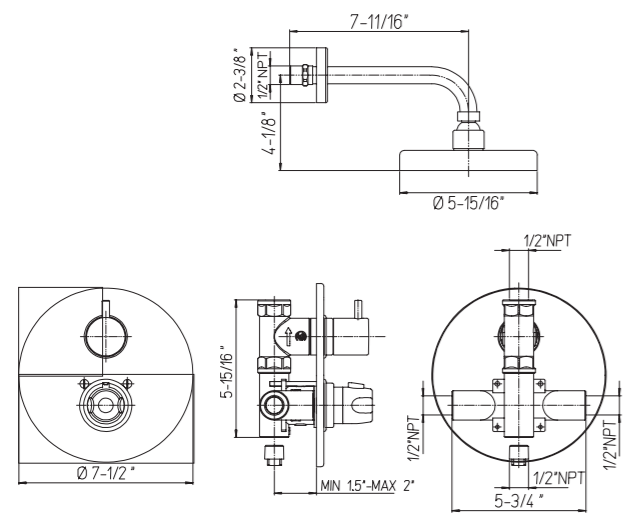

78PW690

Pull-out
kitchen faucet

78PW568
78CR568

Brushed Nickel
Chrome

Single handle
lavatory faucet

78PW211
78CR211

Finish

Brushed Nickel
Chrome