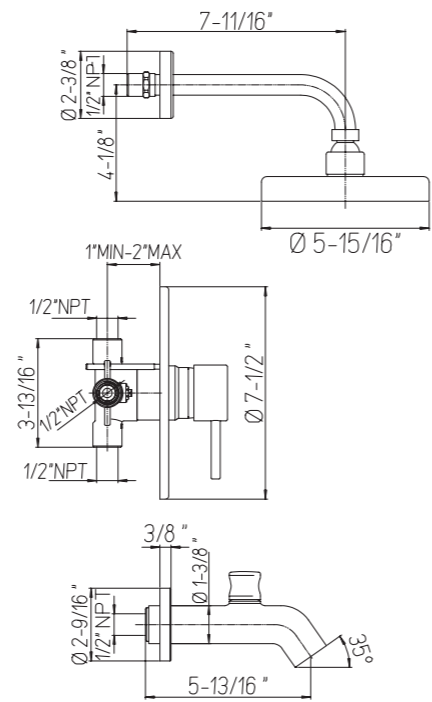

US.. 477 **Finish**
Diverter Kit
USPW447 Brushed Nickel
USCR447 Chrome

78PW697

Pull-out
kitchen faucet

78PW568
78CR568

Brushed Nickel
Chrome

Single handle
lavatory faucet

78PW211
78CR211

Finish

Brushed Nickel
Chrome