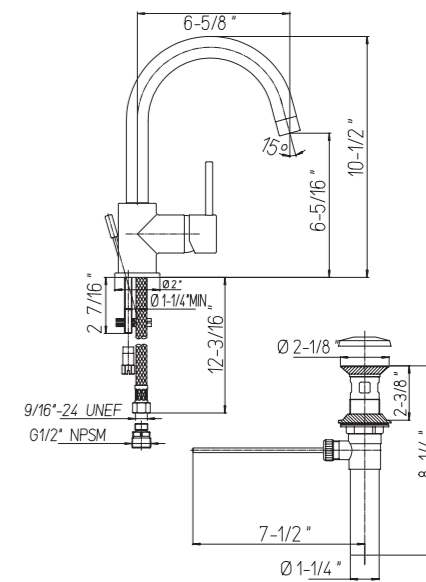

78PW207 **Finish**
 Wall mounted lavatory faucet
 78PW207 Brushed Nickel
 78CR207 Chrome

78PW214 **Finish**
 8" lavatory faucet 3 holes
 78PW214 Brushed Nickel
 78CR214 Chrome

78PW102 **Finish**
 Roman tub
 78PW102 Brushed Nickel
 78CR102 Chrome

78PW211L **Finish**
 Vessel filler bathroom faucet
 78PW211L Brushed Nickel
 78CR211L Chrome

78PW697 **Finish**
 Pressure balance valve with tub and valve
 78PW697 Brushed Nickel
 78CR697 Chrome

78PW690 **Finish**
 Thermostatic valve with shower head
 78PW690 Brushed Nickel
 78CR690 Chrome

Pull-out
kitchen faucet

78PW568
78CR568

Finish

Brushed Nickel
Chrome

78PW211

Single handle
lavatory faucet

78PW211
78CR211

Finish

Brushed Nickel
Chrome

78PW250