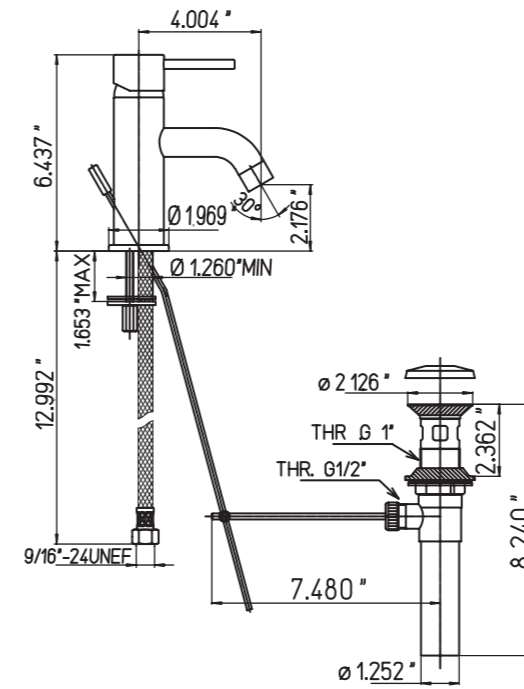

Available finishes:
CHROME
PVD BRUSHED NICKEL

Elba

78PW211

78PW568