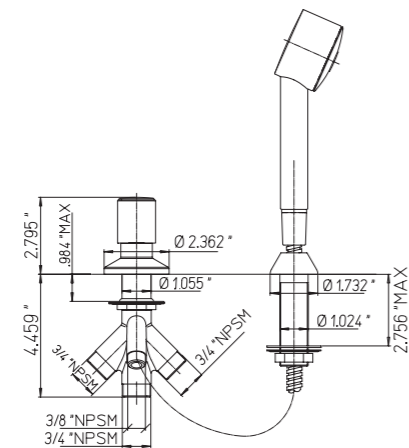

78PW207 **Finish**
 Wall mounted lavatory faucet
 78PW207 Brushed Nickel
 78CR207 Chrome

78PW214 **Finish**
 8" lavatory faucet 3 holes
 78PW214 Brushed Nickel
 78CR214 Chrome

78PW102 **Finish**
 Roman tub
 78PW102 Brushed Nickel
 78CR102 Chrome

78PW211L **Finish**
 Vessel filler bathroom faucet
 78PW211L Brushed Nickel
 78CR211L Chrome

78PW697 **Finish**
 Pressure balance valve with tub and valve
 78PW697 Brushed Nickel
 78CR697 Chrome

78PW690 **Finish**
 Thermostatic valve with shower head
 78PW690 Brushed Nickel
 78CR690 Chrome

Brushed Nickel
Chrome

78PW250