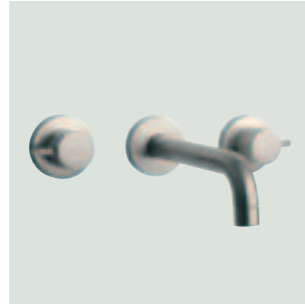

Series
Elba

PAINI US - 800 ELLIS MILL ROAD SUITE D - 08028 GLASSBORO NJ USA - PHONE: 856 881 7890 - www.paini-usa.com

78PW250 **Finish**
 Single handle lavatory faucet with pop-up waste
 78PW250 Brushed Nickel
 78CR250 Chrome

78PW207 **Finish**
 Wall mounted lavatory faucet
 78PW207 Brushed Nickel
 78CR207 Chrome

78PW214 **Finish**
 8" lavatory faucet 3 holes
 78PW214 Brushed Nickel
 78CR214 Chrome

78PW102 **Finish**
 Roman tub
 78PW102 Brushed Nickel
 78CR102 Chrome

78PW211L **Finish**
 Vessel filler bathroom faucet
 78PW211L Brushed Nickel
 78CR211L Chrome

78PW697 **Finish**
 Pressure balance valve with tub and valve
 78PW697 Brushed Nickel
 78CR697 Chrome

78PW690 **Finish**
 Thermostatic valve with shower head
 78PW690 Brushed Nickel
 78CR690 Chrome

Brushed Nickel
Chrome

78PW250