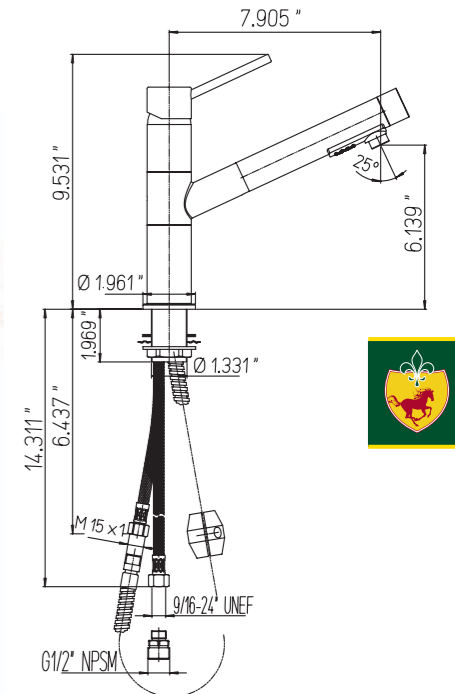

Available finishes:
CHROME
PVD BRUSHED NICKEL

Elba

78PW568